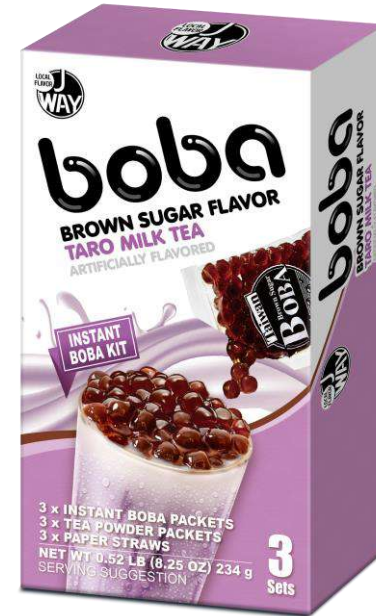

Instant Boba Tea Kit 3 portion / specifications

Specifications

- **Product description:** Instant Boba Tea Kit containing 3 servings of instant boba pearls, tea powder and straws
- **Contents per box:** 3 packs boba, 3 packs of tea powder, and 3 straws
- **Standard flavors:** Classic Milk Tea, Taro Milk Tea, Passion Fruit Green Tea, Mango Black Tea, Vanilla Latte Instant Coffee, Matcha Milk Tea, Cinnamon Apple Pie
- **Net weight (per box):** 234g
- **Net weight (per serving):** 78g
- **Shipping :** 3 sets per box, 16 boxes per carton, 104 cartons per pallet
- **Volume of one box:** 18.7 x 10.3 x 4.1 cm
- **Volume of carton:** 38.8 x 22.1 x 20.6 cm
- **Shelf life:** 16 months (from manufacturing)
- **Storage conditions:** ambient, shelf-stable

*features fruity
boba*

Vanilla Latte
Instant Coffee
(3 portion)

Matcha Milk Tea
(3 portion)

Cinnamon Apple
Pie
(3 portion)

Note: Walmart box design

Instant Boba Tea Kits (3p) / Flavour range (detail)

Classic Milk Tea (3 portion)

Taro Milk Tea (3 portion)

Instant Boba Tea Kits (3p) / Flavour range (detail)

Passion Fruit Green Tea (3 portion)
features fruity boba

Mango Peach Black Tea (3 portion)
features fruity boba

Note: Walmart box design

Note: Walmart box design

Instant Boba Tea Kit 6 portion / specifications

Specifications

- **Product description:** Instant Boba Tea Kit containing 6 servings of instant boba pearls, tea powder and straws
- **Contents per bag:** 6 packs of boba, 6 packs of tea powder, and 6 straws
- **Standard flavors:** Classic Milk Tea, Taro Milk Tea, Passion Fruit Green Tea, Mango Black Tea, Vanilla Latte Instant Coffee, Matcha Milk Tea, Cinnamon Apple Pie
- **Net weight (per box):** 468g
- **Net weight (per serving):** 78g
- **Shipping :** 6 sets per box, 14 boxes per carton, 50 cartons per pallet
- **Volume of one box:** 19 x 8 x 14.8 cm
- **Volume of carton:** 59 x 21 x 32 cm
- **Shelf life:** 16 months (from manufacturing)
- **Storage conditions:** ambient, shelf-stable