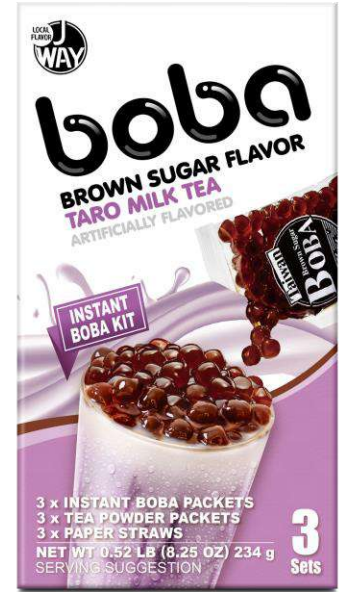

Instant Boba Tea Kit 3 portion / specifications

Specifications

- **Product description:** Instant Boba Tea Kit containing 3 servings of instant boba pearls, tea powder and straws
- **Contents per box:** 3 packs boba, 3 packs of tea powder, and 3 straws
- **Standard flavors:** Classic Milk Tea, Taro Milk Tea, Passion Fruit Green Tea, Mango Black Tea, Vanilla Latte Instant Coffee, Matcha Milk Tea, Cinnamon Apple Pie
- **Net weight (per box):** 234g
- **Net weight (per serving):** 78g
- **Shipping :** 3 sets per box, 16 boxes per carton, 104 cartons per pallet
- **Volume of one box:** 18.7 x 10.3 x 4.1 cm
- **Volume of carton:** 38.8 x 22.1 x 20.6 cm
- **Shelf life:** 16 months (from manufacturing)
- **Storage conditions:** ambient, shelf-stable

*features fruity
boba*

Vanilla Latte
Instant Coffee
(3 portion)

Matcha Milk Tea
(3 portion)

Cinnamon Apple
Pie
(3 portion)

Note: Walmart box design

Instant Boba Tea Kits (3p) / Flavour range (detail)

Classic Milk Tea (3 portion)

Taro Milk Tea (3 portion)

Instant Boba Tea Kits (3p) / Flavour range (detail)

Passion Fruit Green Tea (3 portion)
features fruity boba

Mango Peach Black Tea (3 portion)
features fruity boba

Note: Walmart box design

Note: Walmart box design

Instant Boba Tea Kit 6 portion / specifications

Specifications

- **Product description:** Instant Boba Tea Kit containing 6 servings of instant boba pearls, tea powder and straws
- **Contents per bag:** 6 packs of boba, 6 packs of tea powder, and 6 straws
- **Standard flavors:** Classic Milk Tea, Taro Milk Tea, Passion Fruit Green Tea, Mango Black Tea, Vanilla Latte Instant Coffee, Matcha Milk Tea, Cinnamon Apple Pie
- **Net weight (per box):** 468g
- **Net weight (per serving):** 78g
- **Shipping :** 6 sets per box, 14 boxes per carton, 50 cartons per pallet
- **Volume of one box:** 19 x 8 x 14.8 cm
- **Volume of carton:** 59 x 21 x 32 cm
- **Shelf life:** 16 months (from manufacturing)
- **Storage conditions:** ambient, shelf-stable