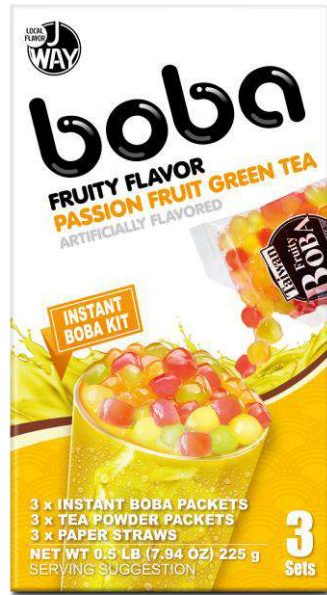

Instant Boba Tea Kit 3 portion / specifications

Specifications

- **Product description:** Instant Boba Tea Kit containing 3 servings of instant boba pearls, tea powder and straws
- **Contents per box:** 3 packs boba, 3 packs of tea powder, and 3 straws
- **Standard flavors:** Classic Milk Tea, Taro Milk Tea, Passion Fruit Green Tea, Mango Black Tea, Vanilla Latte Instant Coffee, Matcha Milk Tea, Cinnamon Apple Pie
- **Net weight (per box):** 234g
- **Net weight (per serving):** 78g
- **Shipping :** 3 sets per box, 16 boxes per carton, 104 cartons per pallet
- **Volume of one box:** 18.7 x 10.3 x 4.1 cm
- **Volume of carton:** 38.8 x 22.1 x 20.6 cm
- **Shelf life:** 16 months (from manufacturing)
- **Storage conditions:** ambient, shelf-stable

*features fruity
boba*

Vanilla Latte
Instant Coffee
(3 portion)

Matcha Milk Tea
(3 portion)

Cinnamon Apple
Pie
(3 portion)

Note: Walmart box design

Instant Boba Tea Kits (3p) / Flavour range (detail)

Classic Milk Tea (3 portion)

Taro Milk Tea (3 portion)

Instant Boba Tea Kits (3p) / Flavour range (detail)

Passion Fruit Green Tea (3 portion)
features fruity boba

Mango Peach Black Tea (3 portion)
features fruity boba

Note: Walmart box design

Note: Walmart box design

Instant Boba Tea Kit 6 portion / specifications

Specifications

- **Product description:** Instant Boba Tea Kit containing 6 servings of instant boba pearls, tea powder and straws
- **Contents per bag:** 6 packs of boba, 6 packs of tea powder, and 6 straws
- **Standard flavors:** Classic Milk Tea, Taro Milk Tea, Passion Fruit Green Tea, Mango Black Tea, Vanilla Latte Instant Coffee, Matcha Milk Tea, Cinnamon Apple Pie
- **Net weight (per box):** 468g
- **Net weight (per serving):** 78g
- **Shipping :** 6 sets per box, 14 boxes per carton, 50 cartons per pallet
- **Volume of one box:** 19 x 8 x 14.8 cm
- **Volume of carton:** 59 x 21 x 32 cm
- **Shelf life:** 16 months (from manufacturing)
- **Storage conditions:** ambient, shelf-stable