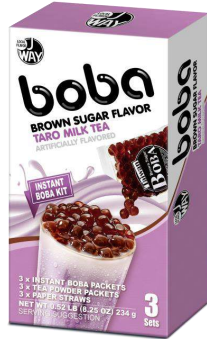

Instant Boba Tea Kit 3 portion / specifications

Specifications

- **Product description:** Instant Boba Tea Kit containing 3 servings of instant boba pearls, tea powder and straws
- **Contents per box:** 3 packs boba, 3 packs of tea powder, and 3 straws
- **Standard flavors:** Classic Milk Tea, Taro Milk Tea, Passion Fruit Green Tea, Mango Black Tea, Vanilla Latte Instant Coffee, Matcha Milk Tea, Cinnamon Apple Pie
- **Net weight (per box):** 234g
- **Net weight (per serving):** 78g
- **Shipping :** 3 sets per box, 16 boxes per carton, 104 cartons per pallet
- **Volume of one box:** 18.7 x 10.3 x 4.1 cm
- **Volume of carton:** 38.8 x 22.1 x 20.6 cm
- **Shelf life:** 16 months (from manufacturing)
- **Storage conditions:** ambient, shelf-stable

Instant Boba Tea Kits (3p) / Flavour range (full overview)

Classic Milk Tea
(3 portion)

Taro Milk Tea
(3 portion)

Passion Fruit
Green Tea
(3 portion)

*features fruity
boba*

Mango Peach
Black Tea
(3 portion)

*features fruity
boba*

Vanilla Latte
Instant Coffee
(3 portion)

Matcha Milk Tea
(3 portion)

Cinnamon Apple
Pie
(3 portion)

Note: Walmart box design

Instant Boba Tea Kits (3p) / Flavour range (detail)

Classic Milk Tea (3 portion)

Taro Milk Tea (3 portion)

Instant Boba Tea Kits (3p) / Flavour range (detail)

Passion Fruit Green Tea (3 portion)
features fruity boba

Mango Peach Black Tea (3 portion)
features fruity boba

Note: Walmart box design